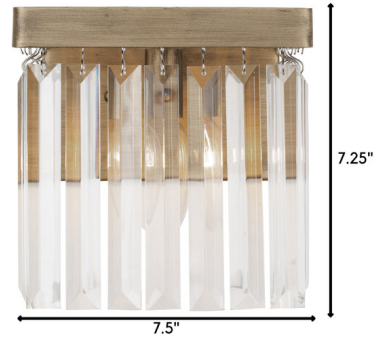

Lightology

lightology.com
866-954-4489
04-10-26

Project: _____

Company: _____

Location: _____ Fixture Type: _____

SPEC #: **VAR615134**

Approved On: _____ Approved By: _____

Social Club Wall Light By Varaluz

Description

The Social Club Wall Light offers a touch of glamour, drawing inspiration from classic Hollywood Style and Art Deco design, featuring a Havana Gold finished structure accented with a curtain of Crystal panels. Suitable for damp locations. CSA listed.

Shown in havana gold / crystal

Specifications

COLOR	Crystal
BODY FINISH	Havana Gold
WATTAGE	5W
DIMMER	Standard 120V
DIMENSIONS	7.5"W x 7.25"H x 4.25"D
BULB NOT INCLUDED	1 x B10/Candelabra (E12)/5W/120V LED
OTHER BULB OPTIONS	1 x B10/Candelabra (E12)/120V LED 1 x B10/Candelabra (E12)/60W/120V Incandescent
COUNTRY OF ORIGIN	Philippines