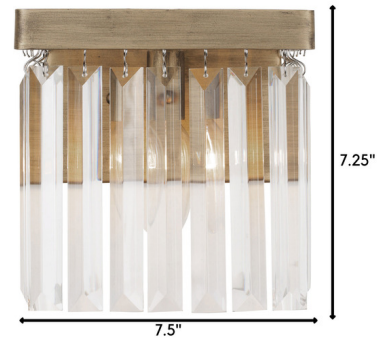

Description

The Social Club Wall Light offers a touch of glamour, drawing inspiration from classic Hollywood Style and Art Deco design, featuring a Havana Gold finished structure accented with a curtain of Crystal panels. Suitable for damp locations. CSA listed.

Shown in havana gold / crystal

Specifications

COLOR	Crystal
BODY FINISH	Havana Gold
WATTAGE	5W
DIMMER	Standard 120V
DIMENSIONS	7.5"W x 7.25"H x 4.25"D
BULB NOT INCLUDED	1 x B10/Candelabra (E12)/5W/120V LED
OTHER BULB OPTIONS	1 x B10/Candelabra (E12)/120V LED 1 x B10/Candelabra (E12)/60W/120V Incandescent
COUNTRY OF ORIGIN	Philippines