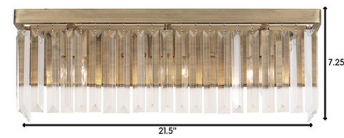

Description

The Social Club Bathroom Vanity Light offers a touch of glamour, drawing inspiration from classic Hollywood Style and Art Deco design, featuring a Havana Gold finished structure accented with a curtain of Crystal panels. Available in three sizes. Suitable for damp locations. CSA listed.

Shown in havana gold / crystal

Specifications

COLOR	Crystal
BODY FINISH	Havana Gold
WATTAGE	10W
DIMMER	Standard 120V
DIMENSIONS	14.5"W x 7.25"H x 4.25"D
BULB NOT INCLUDED	2 x B10/Candelabra (E12)/5W/120V LED
OTHER BULB OPTIONS	2 x B10/Candelabra (E12)/120V LED 2 x B10/Candelabra (E12)/60W/120V Incandescent
COUNTRY OF ORIGIN	Philippines