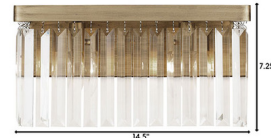

Description

The Social Club Bathroom Vanity Light offers a touch of glamour, drawing inspiration from classic Hollywood Style and Art Deco design, featuring a Havana Gold finished structure accented with a curtain of Crystal panels. Available in three sizes. Suitable for damp locations. CSA listed.

Shown in havana gold / crystal

Specifications

COLOR	Crystal
BODY FINISH	Havana Gold
WATTAGE	10W
DIMMER	Standard 120V
DIMENSIONS	14.5"W x 7.25"H x 4.25"D
BULB NOT INCLUDED	2 x B10/Candelabra (E12)/5W/120V LED
OTHER BULB OPTIONS	2 x B10/Candelabra (E12)/120V LED 2 x B10/Candelabra (E12)/60W/120V Incandescent
COUNTRY OF ORIGIN	Philippines