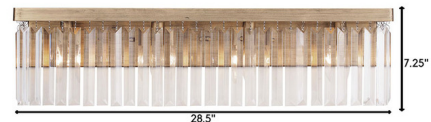

Description

The Social Club Bathroom Vanity Light offers a touch of glamour, drawing inspiration from classic Hollywood Style and Art Deco design, featuring a Havana Gold finished structure accented with a curtain of Crystal panels. Available in three sizes. Suitable for damp locations. CSA listed.

Shown in havana gold / crystal

Specifications

COLOR	Crystal
BODY FINISH	Havana Gold
WATTAGE	10W
DIMMER	Standard 120V
DIMENSIONS	14.5"W x 7.25"H x 4.25"D
BULB NOT INCLUDED	2 x B10/Candelabra (E12)/5W/120V LED
OTHER BULB OPTIONS	2 x B10/Candelabra (E12)/120V LED 2 x B10/Candelabra (E12)/60W/120V Incandescent
COUNTRY OF ORIGIN	Philippines