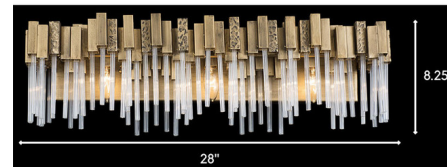

Description

The Matrix Bathroom Vanity Light will dramatically improve the look and feel of your favorite indoor space. This beautiful fixture boasts the dramatic flair of a cityscape, thanks to the handsomely hammered elements. The strong, hand-forged recycled steel backing and 70's inspired glass rods work in unison to create a breathtaking look.

Shown in havana gold / clear

Specifications

COLOR	Clear
BODY FINISH	Havana Gold
WATTAGE	10W
DIMMER	Standard 120V
DIMENSIONS	21"W x 8.5"H x 6.75"D
BULB NOT INCLUDED	2 x B10/Candelabra (E12)/5W/120V LED
OTHER BULB OPTIONS	2 x B10/Candelabra (E12)/120V LED
COUNTRY OF ORIGIN	Philippines