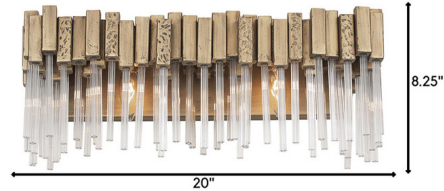

Description

The Matrix Bathroom Vanity Light will dramatically improve the look and feel of your favorite indoor space. This beautiful fixture boasts the dramatic flair of a cityscape, thanks to the handsomely hammered elements. The strong, hand-forged recycled steel backing and 70's inspired glass rods work in unison to create a breathtaking look.

Shown in havana gold / clear

Specifications

COLOR	Clear
BODY FINISH	Havana Gold
WATTAGE	10W
DIMMER	Standard 120V
DIMENSIONS	21"W x 8.5"H x 6.75"D
BULB NOT INCLUDED	2 x B10/Candelabra (E12)/5W/120V LED
OTHER BULB OPTIONS	2 x B10/Candelabra (E12)/120V LED
COUNTRY OF ORIGIN	Philippines