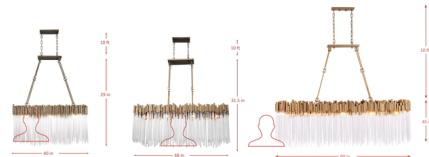

Description

The Matrix Linear Suspension will dramatically improve the look and feel of your favorite indoor space. This large-scale hanging light fixture boasts the dramatic flair of a cityscape, thanks to the handsomely hammered elements. The strong, hand-forged recycled steel backing and 70's inspired glass rods work in unison to create a breathtaking look. Use this modern chandelier light to add depth and warm light to your favorite space.

Specifications

COLOR	Clear
BODY FINISH	Havana Gold
WATTAGE	30W
DIMMER	Standard 120V
DIMENSIONS	40"L x 12.5"W x 29"H
BULB NOT INCLUDED	6 x B10/Candelabra (E12)/5W/120V LED
OTHER BULB OPTIONS	6 x B10/Candelabra (E12)/120V LED 6 x B10/Candelabra (E12)/60W/120V Incandescent
COUNTRY OF ORIGIN	Philippines

Technical Information

PRODUCT DIMENSIONS (2) 120" Chains (4) 9" (4) 15" Stem Kit included

Shown in havana gold / clear

CLICK TO VIEW PRODUCT

Notes: