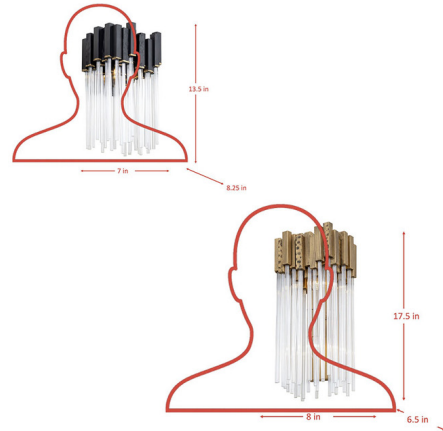

By Varaluz

Description

The Matrix Wall Sconce will dramatically improve the look and feel of your favorite indoor space. This beautiful fixture boasts the dramatic flair of a cityscape, thanks to the handsomely hammered elements. The strong, hand-forged recycled steel backing and 70's inspired glass rods work in unison to create a breathtaking look. Note: No Rainy Night finish in the smallest size.

Shown in havana gold / clear

Specifications

COLOR	Clear
BODY FINISH	Havana Gold
WATTAGE	5W
DIMMER	Standard 120V
DIMENSIONS	7"W x 13.5"H x 8.25"D
INTEGRATED LED MODULE	1 x B10/Candelabra (E12)/5W/120V LED
OTHER BULB OPTIONS	1 x B10/Candelabra (E12)/120V LED 1 x B10/Candelabra (E12)/60W/120V Incandescent
COUNTRY OF ORIGIN	Philippines