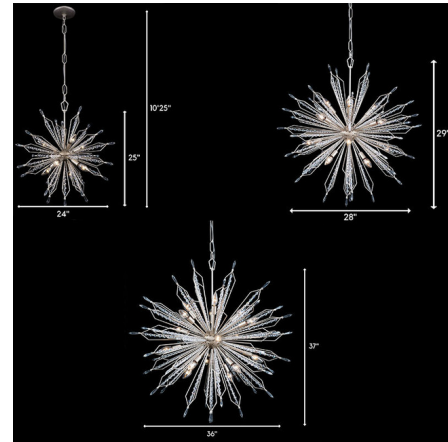

## Orbital Pendant By Varaluz

### Description

Opt for a star-studded interior light fixture in the Orbital Pendant. Built with a dynamic, textured center hub and a vast array of sparkling crystals, this overhead light makes an immediate impact. From the unique, easy-to-assemble design to the breathtaking exterior finish, this fixture will help revitalize the look and feel of your favorite indoor spaces.

### Specifications

COLOR	Crystal
BODY FINISH	Gold Dust
WATTAGE	40W
DIMMER	Standard 120V
DIMENSIONS	22"W x 23"H
BULB NOT INCLUDED	8 x B10/Candelabra (E12)/5W/120V LED
COUNTRY OF ORIGIN	Philippines

CLICK TO VIEW PRODUCT