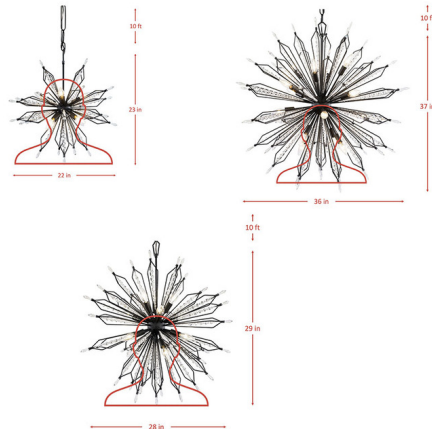

By Varaluz

Description

Opt for a star-studded interior light fixture in the Orbital Pendant. Built with a dynamic, textured center hub and a vast array of sparkling crystals, this overhead light makes an immediate impact. From the unique, easy-to-assemble design to the breathtaking exterior finish, this fixture will help revitalize the look and feel of your favorite indoor spaces.

Shown in gold dust / crystal

Specifications

COLOR	Crystal
BODY FINISH	Gold Dust
WATTAGE	40W
DIMMER	Standard 120V
DIMENSIONS	22"W x 23"H
BULB NOT INCLUDED	8 x B10/Candelabra (E12)/5W/120V LED
COUNTRY OF ORIGIN	Philippines