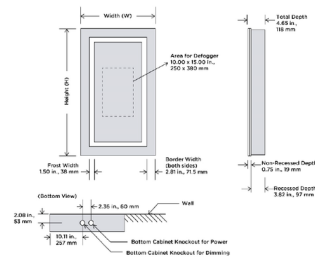

DIMENSIONAL DRAWING (Not to scale)