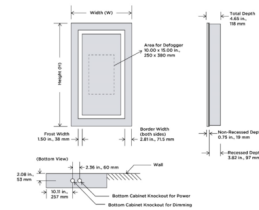

MODELS

Specifications

COLOR . . . . . Mirror
BODY FINISH . . . . . Matte Silver
WATTAGE 66W
DIMMER . . . . . Standard 120V
DIMENSIONS . . . . . 23.25"W x 30"H x 4.65"D
INTEGRATED LED MODULE . . . . . 1 x LED/66W/120V LED
COUNTRY OF ORIGIN . . . . . China

Technical Information

LAMP LIFE . . . . . 52000 hours
COLOR RENDERING . . . . . 90 CRI
LAMP COLOR 3000K
LUMENS/WATT 50.91
LUMINOUS FLUX . . . . . 3360 lumens