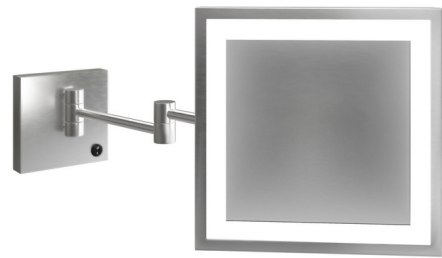

Lightology

lightology.com
866-954-4489
04-04-26

Project: _____

Company: _____

Location: _____ Fixture Type: _____

SPEC #: **EMR615282**

Approved On: _____ Approved By: _____

Elixir Wall Mount Makeup Mirror By Electric Mirror

Description

The Elixir Wall Mount Makeup Mirror features forward facing task lighting with 5X magnification, side to side swivel, up and down tilt, and double arm to flatten close to the wall. Requires a standard 3.5 or 4 inch octagonal electrical box. On / Off switch on canopy. Note: Elixir can only be mounted in the W x H (width x height) orientation as shown; it cannot be installed in any other direction.

Specifications

COLOR	Mirror
BODY FINISH	Polished Stainless
WATTAGE	6W
DIMMER	N/A
DIMENSIONS	8"W x 8"H x 15.87"D
INTEGRATED LED MODULE	1 x LED/6W/120V LED
COUNTRY OF ORIGIN	China

Technical Information

LAMP LIFE	142000 hours
COLOR RENDERING	90 CRI
LAMP COLOR	3000K
LUMENS/WATT	83.00
LUMINOUS FLUX	498 lumens

Shown in polished stainless / mirror

CLICK TO VIEW PRODUCT

Notes: