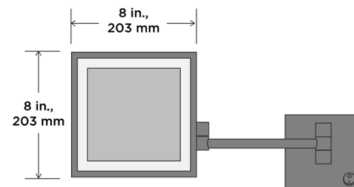

Shown in polished stainless / mirror