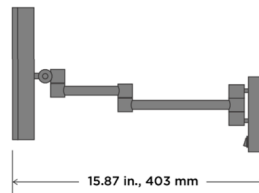

Lightology

lightology.com
866-954-4489
04-04-26

Project: _____

Company: _____

Location: _____ Fixture Type: _____

SPEC #: **EMR615282**

Approved On: _____ Approved By: _____

Elixir Wall Mount Makeup Mirror By Electric Mirror

Description

The Elixir Wall Mount Makeup Mirror features forward facing task lighting with 5X magnification, side to side swivel, up and down tilt, and double arm to flatten close to the wall. Requires a standard 3.5 or 4 inch octagonal electrical box. On / Off switch on canopy. Note: Elixir can only be mounted in the W x H (width x height) orientation as shown; it cannot be installed in any other direction.

Specifications

COLOR	Mirror
BODY FINISH	Polished Stainless
WATTAGE	6W
DIMMER	N/A
DIMENSIONS	8"W x 8"H x 15.87"D
INTEGRATED LED MODULE	1 x LED/6W/120V LED
COUNTRY OF ORIGIN	China

Technical Information

LAMP LIFE	142000 hours
COLOR RENDERING	90 CRI
LAMP COLOR	3000K
LUMENS/WATT	83.00
LUMINOUS FLUX	498 lumens

Shown in polished stainless / mirror

CLICK TO VIEW PRODUCT

Notes: