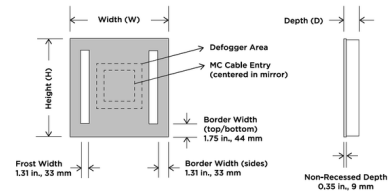

CLICK TO VIEW PRODUCT

Notes: