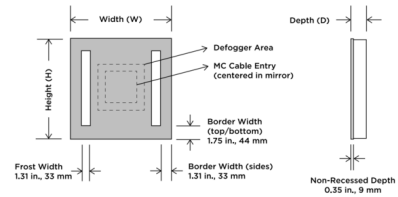

Lightology

lightology.com
866-954-4489
04-05-26

Project: _____
Company: _____
Location: _____ Fixture Type: _____
SPEC #: **EMR615289**
Approved On: _____ Approved By: _____

Acclaim Fog-Free Mirror By Electric Mirror

Description

The Acclaim Fog Free Mirror is great for a shower application. Features corrosion resistant DuraMirror glass and includes a defogger. Controlled by non-dimming on/off wall switch; light and defogger operate together. Driver enclosure box requires recess for mounting. Transformer must be installed in a dry location, not behind mirror and at least 4 feet from wet environment, but within 25 feet of mirror. Note: The Acclaim Fog Free mirror must be installed in the W x H (width x height) orientation as listed; it cannot be installed in any other direction.

Specifications

COLOR	Mirror
BODY FINISH	N/A
WATTAGE	14W
DIMMER	Not Dimmable
DIMENSIONS	11.75"W x 11.75"H x 2.85"D
INTEGRATED LED MODULE	1 x LED/14W/120V LED
COUNTRY OF ORIGIN	United States

Technical Information

LAMP LIFE	52000 hours
COLOR RENDERING	85 CRI
LAMP COLOR	3000K
LUMENS/WATT	90.29
LUMINOUS FLUX	1264 lumens

CLICK TO VIEW PRODUCT

Notes: