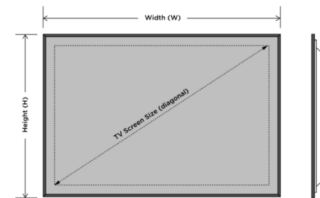

Shown in gloss black / mirror