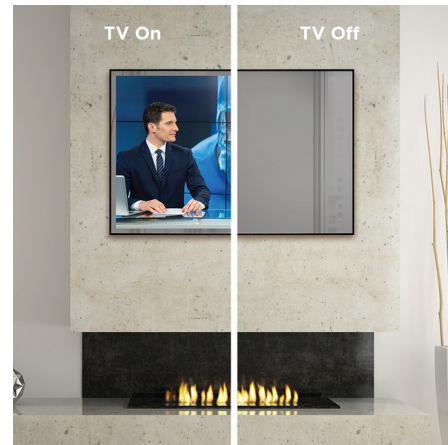

Lightology

lightology.com
866-954-4489
04-08-26

Project: _____
Company: _____
Location: _____ Fixture Type: _____
SPEC #: **EMR615297**
Approved On: _____ Approved By: _____

Eclipse TV Cover By Electric Mirror

Description

The Eclipse TV Cover will transform the look of your existing flat-screen TV and turn it into a sleek, modern mirror that reflects the beauty and luxury of your living space. Innovative Iris glass technology provides a crisp, clear image when the TV is on, and makes it vanish when turned off. The Eclipse is perfect for lobbies, conference rooms and guest rooms. Note: Made to order.

Shown in gloss black / mirror