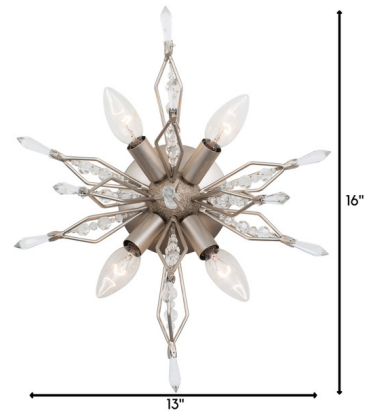

Description

The Orbital Wall Light offers an elegant take on mid-century modern design featuring a Gold Dust finish with textured center sphere from which spears of Crystals emerge, for a dramatic overall look. CSA listed.

Specifications

COLOR	Crystal
BODY FINISH	Gold Dust
WATTAGE	20W
DIMMER	Standard 120V
DIMENSIONS	13"W x 16"H x 8"D
BULB NOT INCLUDED	4 x B10/Candelabra (E12)/5W/120V LED
OTHER BULB OPTIONS	4 x B10/Candelabra (E12)/120V LED 4 x B10/Candelabra (E12)/60W/120V Incandescent
COUNTRY OF ORIGIN	Philippines

Shown in gold dust / crystal

CLICK TO VIEW PRODUCT

Notes: