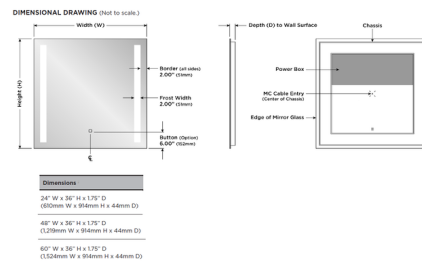

### Description

The Fusion Lighted Mirror is designed to maximize direct illumination. Ideal for precision tasks such as makeup application and shaving. White powder coated chassis for finished side view. Corrosion resistant DuraMirror glass. Choice of standard control or with Ava dimming. Ava Smart Look technology features tunable white LED lights that allow you to select the color temperature. Select between 6500K for a day of outdoor activities, 4600K for your daily routine, or 2700K for a night out on the town. Tap to Cycle through 2700K, 4600K, 6500K, Night Glow and Off. At every level, hold to dim down to 10%. After one hour of non-use, Energy Save Mode automatically dims lights to 10%. Available in four sizes. Note: The Fusion mirror must be installed in the W x H (width x height) orientation as listed; it cannot be installed in any other direction.

### Specifications

COLOR	Mirror
BODY FINISH	N/A
WATTAGE	69W
DIMMER	Standard 120V
DIMENSIONS	24"W x 36"H x 1.75"D
INTEGRATED LED MODULE	1 x LED/69W/120-277V LED
COUNTRY OF ORIGIN	United States

### Technical Information

LAMP LIFE	52000 hours
COLOR RENDERING	90 CRI
LAMP COLOR	3000K
LUMENS/WATT	129.87
LUMINOUS FLUX	8961 lumens

Shown in mirror

CLICK TO VIEW PRODUCT

Notes: