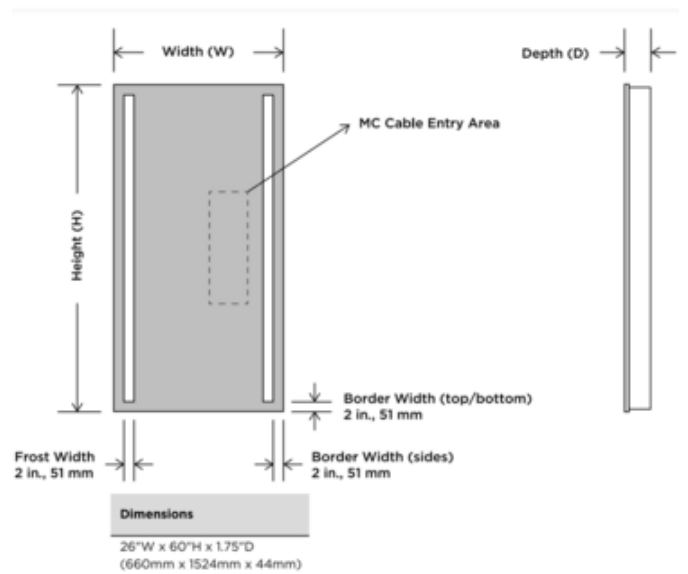

COMPANY	PROJECT	FIXTURE TYPE	APPROVED BY	DATE