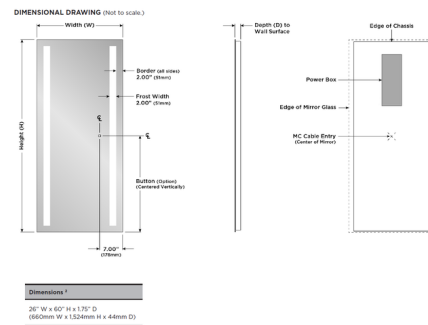

Description

The Fusion Lighted Wardrobe Mirror will add a modern statement of prestige while acting as a prominent focal piece for bedrooms, bathrooms and walk in closets. White powder coated chassis for finished side view. Corrosion resistant DuraMirror glass. Choice of standard forward phase control or with Ava dimming. Ava Smart Look technology features tunable white LED lights that allow you to select the color temperature. Select between 6500K for a day of outdoor activities, 4600K for your daily routine, or 2700K for a night out on the town. Tap to Cycle through 2700K, 4600K, 6500K, Night Glow and Off. At every level, hold to dim down to 10%. After one hour of non-use, Energy Save Mode automatically dims lights to 10%. Note: The Fusion mirror must be installed in the W x H (width x height) orientation as listed; it cannot be installed in any other direction.

Specifications

COLOR	Mirror
BODY FINISH	N/A
WATTAGE	83W
DIMMER	Included
DIMENSIONS	26"W x 60"H x 1.75"D
INTEGRATED LED MODULE	1 x LED/83W/120V LED
COUNTRY OF ORIGIN	United States

Technical Information

LAMP LIFE	52000 hours
COLOR RENDERING	90 CRI
LAMP COLOR	Tunable White
LUMENS/WATT	75.96
LUMINOUS FLUX	6305 lumens

Shown in mirror

CLICK TO VIEW PRODUCT

Notes: