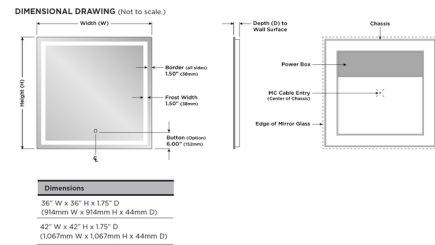

CLICK TO VIEW PRODUCT

Notes: