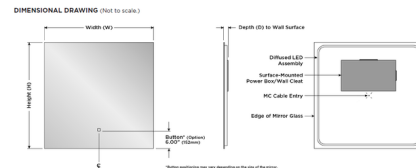

Lightology

lightology.com
866-954-4489
05-24-26

Project: _____
Company: _____
Location: _____ Fixture Type: _____
SPEC #: **EMR615378**
Approved On: _____ Approved By: _____

Serenity Lighted Mirror By Electric Mirror

Description

The Serenity Lighted Mirror features ambient light that appears to be glowing from within the wall. Diffusers provided a finished side view. Corrosion resistant DuraMirror glass. Available in four sizes. Forward-phase dimming technology. Note: The Serenity mirror must be installed in the W x H (width x height) orientation as listed; it cannot be installed in any other direction.

Specifications

COLOR	.....	Mirror
BODY FINISH	.....	N/A
WATTAGE	.....	69W
DIMMER	.....	Standard 120V
DIMENSIONS	.....	36"W x 36"H x 1.75"D
INTEGRATED LED MODULE	.....	1 x LED/69W/120V LED
COUNTRY OF ORIGIN	.....	United States

Technical Information

LAMP LIFE	.....	52000 hours
COLOR RENDERING	.....	90 CRI
LAMP COLOR	.....	3000K
LUMENS/WATT	.....	125.75
LUMINOUS FLUX	.....	8677 lumens

CLICK TO VIEW PRODUCT

Notes: