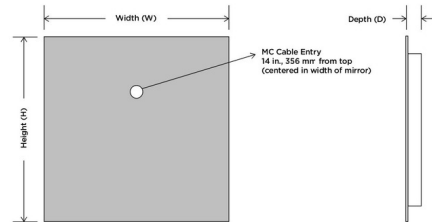

Description

The Serenity Lighted Mirror features ambient light that appears to be glowing from within the wall. Diffusers provided a finished side view. Corrosion resistant DuraMirror glass. Available in four sizes. Forward-phase dimming technology. Note: The Serenity mirror must be installed in the W x H (width x height) orientation as listed; it cannot be installed in any other direction.

Shown in mirror

Specifications

COLOR	Mirror
BODY FINISH	N/A
WATTAGE	106W
DIMMER	Standard 120V
DIMENSIONS	36"W x 36"H x 1.75"D
INTEGRATED LED MODULE	1 x LED/106W/120V LED
COUNTRY OF ORIGIN	United States

Technical Information