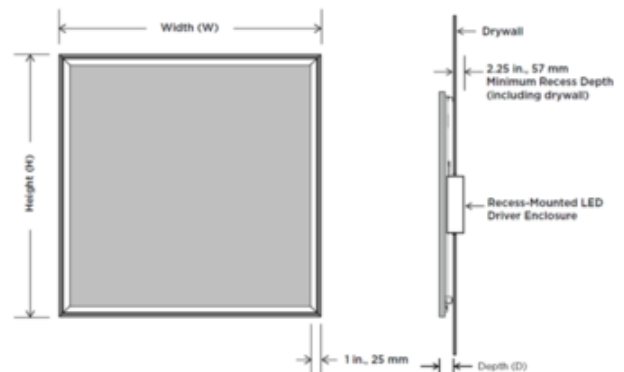

BRAND

Electric Mirror

DESCRIPTION

The Radiance Lighted Mirror features lights mounted to the front of the mirror that create a striking border of light along the frame. Provides facial illumination, creates fewer shadows and has a sharp reflection. Corrosion resistant DuraMirror glass. Dimmable with a forward phase dimmer. Note: Driver enclosure box requires recess for mounting. Hardwire electrical connection; provide 12 inch whip; junction box not required. Note: The Radiance mirror must be installed in the W x H (width x height) orientation as listed; it cannot be installed in any other direction.

Shown in: Brushed Silver / Mirror

SHADE COLOR	Mirror
BODY FINISH	Brushed Silver
WATTAGE	47W
DIMMER	Standard 120V
DIMENSIONS	46.75"W x 34.75"H x 2"D
INTEGRATED LED MODULE	
LAMP	1 x LED/47W/120-277V LED

Technical Information

LUMINOUS FLUX	3872 lumens
LUMENS/WATT	82.38
LAMP COLOR	3000K
COLOR RENDERING	90 CRI

SPEC # EMR615388

COMPANY	PROJECT	FIXTURE TYPE	APPROVED BY	DATE