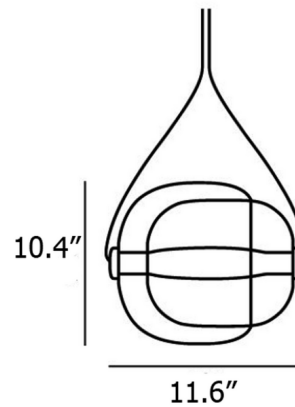

### Description

The Capsula Pendant features two overlapping hand-blown glass shades with a central Frosted glass tube that houses the LED light source.  
NOTE: Cord length must be specified upon ordering and is not field-adjustable. Please contact our sales team.

### Specifications

COLOR . . . . . Transparent Smoke Grey  
BODY FINISH . . . . . Black  
WATTAGE . . . . . 7.5W  
DIMMER . . . . . Not Dimmable  
DIMENSIONS . . . . . 11.6"W x 10.4"H x 10.4"D  
INTEGRATED LED MODULE . . . . . 1 x LED/7.5W/24V LED  
COUNTRY OF ORIGIN . . . . . Czech Republic

### Technical Information

PRODUCT DIMENSIONS . . . . . Canopy: 11" diameter  
LAMP COLOR . . . . . 2700K  
LUMENS/WATT . . . . . 42.40  
LUMINOUS FLUX . . . . . 318 lumens

Shown in black / transparent smoke grey