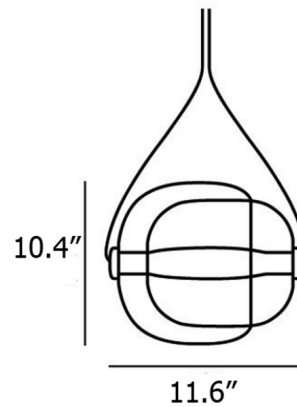

Description

The Capsula Pendant features two overlapping hand-blown glass shades with a central Frosted glass tube that houses the LED light source.
NOTE: Cord length must be specified upon ordering and is not field-adjustable. Please contact our sales team.

Specifications

COLOR Transparent Smoke Grey
BODY FINISH Black
WATTAGE 7.5W
DIMMER Not Dimmable
DIMENSIONS 11.6"W x 10.4"H x 10.4"D
INTEGRATED LED MODULE 1 x LED/7.5W/24V LED
COUNTRY OF ORIGIN Czech Republic

Technical Information

PRODUCT DIMENSIONS Canopy: 11" diameter
LAMP COLOR 2700K
LUMENS/WATT 42.40
LUMINOUS FLUX 318 lumens

Shown in black / transparent smoke grey

CLICK TO VIEW PRODUCT

Notes: