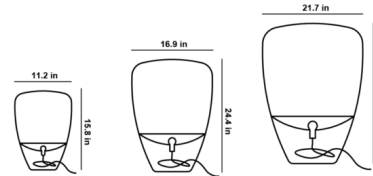

CLICK TO VIEW PRODUCT

Notes: