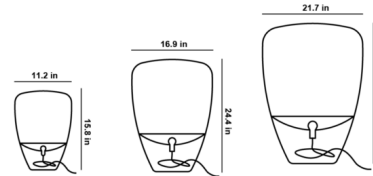

### Specifications

COLOR . . . . . Glossy Clear  
BODY FINISH . . . . . White  
WATTAGE . . . . . 3W  
DIMMER . . . . . N/A  
DIMENSIONS . . . . . 11.2"W x 15.8"H  
BULB INCLUDED . . . . . 1 x G16.5/Candelabra (E12)/3W/120V LED  
COUNTRY OF ORIGIN . . . . . Czech Republic