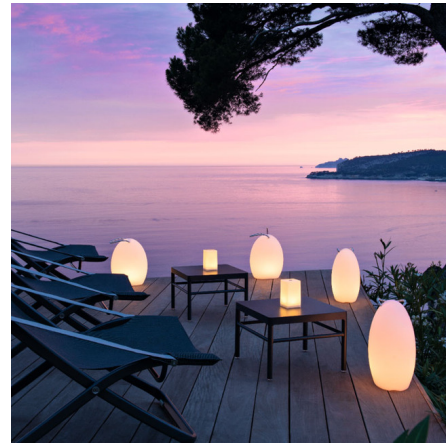

Lightology

lightology.com
866-954-4489
05-21-26

Project: _____
Company: _____
Location: _____ Fixture Type: _____
SPEC #: **SMG615466**
Approved On: _____ Approved By: _____

Amande Corde Portable Bluetooth Indoor / Outdoor LED Lamp By Smart & Green

Description

The Amande Corde Portable Bluetooth Indoor / Outdoor LED Lamp with its rope handle, is an innovative model blending modernity and authenticity. It can be used as a table lamp to add subdued lighting to your evening celebrations or as a nomadic lamp which you can take anywhere you want! Its design stands out from the other Smart and Green products. The mix of materials used gives it a one-of-a-kind look sure to enchant you during evenings spent with your friends. This outdoor nomad lamp is proposed with two different handle sizes. Highly practical, it appeals to everyone's tastes. Six hour charge time. Battery life of 6-8 hours 50,000 hours life expectancy. Efficient energy saving light. Bluetooth connected. Note: This product is safe for use near pools and other wet locations, but it is not intended to be immersed or float on water. Do not charge when wet.

Specifications

COLOR	N/A
BODY FINISH	White
WATTAGE	0.5W
DIMMER	Dimmable
DIMENSIONS	9"W x 11"H
INTEGRATED LED MODULE	1 x LED/0.5W/120V LED
COUNTRY OF ORIGIN	China

Technical Information

COLOR RENDERING	85 CRI
LUMENS/WATT	180.00
LUMINOUS FLUX	90 lumens

Shown in white

CLICK TO VIEW PRODUCT

Notes: