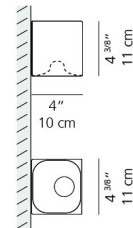

### Specifications

COLOR . . . . . N/A  
BODY FINISH . . . . . White  
WATTAGE . . . . . 19.5W  
DIMMER . . . . . Low Voltage Electronic  
DIMENSIONS . . . . . 4.3"W x 4.3"H x 3.93"D  
INTEGRATED LED MODULE . . . . . 1 x LED/19.5W/120-277V LED  
COUNTRY OF ORIGIN . . . . . Italy