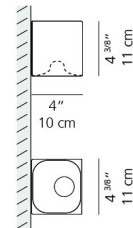

CLICK TO VIEW PRODUCT

Notes: