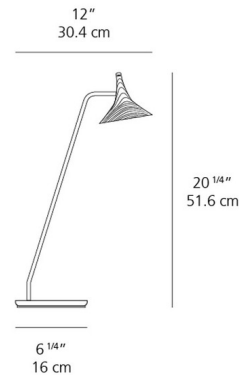

CLICK TO VIEW PRODUCT

Notes: