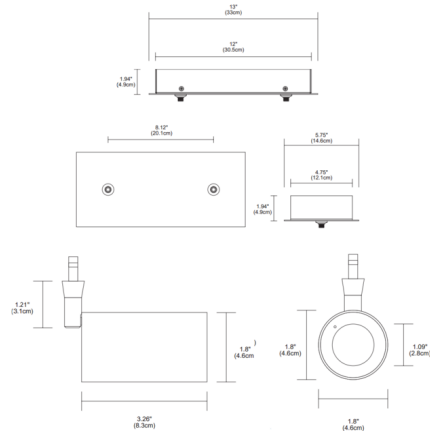

By PureEdge Lighting

Description

Piston 2 Light Monopoint with Rectangle Canopy features two compact classic flat back cylindrical fixtures that tilt 90 degrees vertically and 360 degrees horizontally. Machined from bullet aluminum with finish in Satin Nickel or powder coat White. Features a field changeable TRI lens available in four beam spread options with 3000K color temperature. Includes two integrated 12 volt, 9 watt LED chips up to 517 lumens each. Includes a 12 inch rectangle canopy with 120 volt input, 12 volt output electronic low voltage power supply. ETL listed. 5 year warranty. Dimmable to 1 percent of flicker. Electronic low voltage dimming standard. Compatible with Lutron Diva, Lutron Skylark, and Legrand electronic low voltage dimmers, sold separately. Product is built to order.

Specifications

COLOR	N/A
BODY FINISH	Satin Nickel
WATTAGE	18W
DIMMER	Low Voltage Electronic
DIMENSIONS	13"W x 6"H x 5.75"D
INTEGRATED LED MODULE	2 x LED/9W/120V LED

Technical Information

LAMP LIFE	50000 hours
BEAM ANGLE	35°
COLOR RENDERING	95 CRI
LAMP COLOR	3000K
LUMENS/WATT	114.89
LUMINOUS FLUX	1034 lumens

Shown in satin nickel

CLICK TO VIEW PRODUCT

Notes: