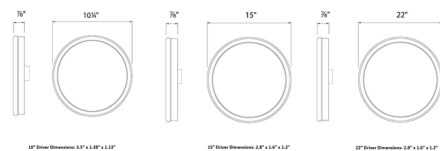

CLICK TO VIEW PRODUCT

Notes: