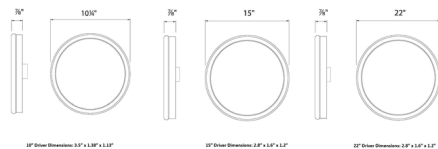

CLICK TO VIEW PRODUCT

Notes: