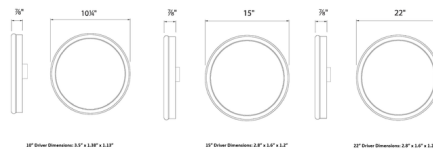

Description

The Geos Wall / Ceiling Light features a Titanium, Brass, or White finish with a frosted acrylic diffuser. May be mounted on ceiling or wall. Choice of 2700K or 3000K color temperature. Includes driver to be located inside junction box. Fits standard 4 inch junction boxes. Note: Limited options available.

Shown in brass

Specifications

COLOR	N/A
BODY FINISH	Brass
WATTAGE	44.5W
DIMMER	Low Voltage Electronic
DIMENSIONS	22"W x 0.875"H
INTEGRATED LED MODULE	1 x LED/44.5W/120-277V LED
COUNTRY OF ORIGIN	China

Technical Information