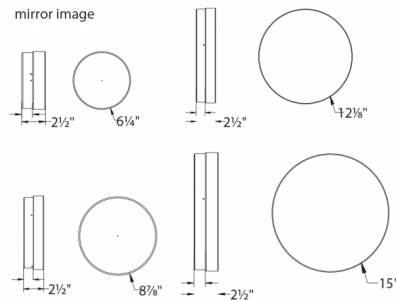

Description

Dot Outdoor Wall/Ceiling Flush Mount features a finely crafted diffuser which amplifies the brightness on this durable piece while also showing off its impressive heft and depth. Rendered in highly durable marine-grade stainless steel, Dot withstands the toughest conditions but can complement interior finishes just as well. Available with a Clear acrylic diffuser and Black and Stainless Steel finish three sizes with choice of 3000K or 3500K color temperature. ADA compliant when used on the wall. Title 24 compliant. Wet location rated. ETL listed.

Specifications

COLOR	Clear
BODY FINISH	Stainless Steel
WATTAGE	15.6W
DIMMER	Low Voltage Electronic
DIMENSIONS	6.25"W x 2.5"H
INTEGRATED LED MODULE	1 x LED/15.55W/120V LED
COUNTRY OF ORIGIN	China

Technical Information

LAMP LIFE	54000 hours
COLOR RENDERING	90 CRI
LAMP COLOR	3000K
LUMENS/WATT	60.06
LUMINOUS FLUX	934 lumens

Shown in stainless steel / clear

CLICK TO VIEW PRODUCT

Notes: