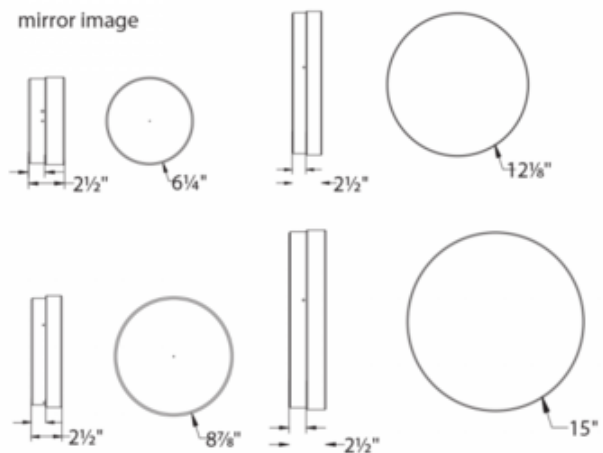

**BRAND**

WAC Lighting

**DESCRIPTION**

Dot Outdoor Wall/Ceiling Flush Mount features a finely crafted diffuser which amplifies the brightness on this durable piece while also showing off its impressive heft and depth. Rendered in highly durable marine-grade stainless steel, Dot withstands the toughest conditions but can complement interior finishes just as well. Available with a Clear acrylic diffuser and Black and Stainless Steel finish three sizes with choice of 3000K or 3500K color temperature. ADA compliant when used on the wall. Title 24 compliant. Wet location rated. ETL listed.

*Shown in: Stainless Steel / Clear*

<b>SHADE COLOR</b>	Clear
<b>BODY FINISH</b>	Stainless Steel
<b>WATTAGE</b>	15.6W
<b>DIMMER</b>	Low Voltage Electronic
<b>DIMENSIONS</b>	6.25"W x 2.5"H
<b>INTEGRATED LED MODULE</b>	
<b>LAMP</b>	1 x LED/15.55W/120V LED

*Technical Information*

<b>LUMINOUS FLUX</b>	934 lumens
<b>LUMENS/WATT</b>	60.06
<b>LAMP COLOR</b>	3000K
<b>COLOR RENDERING</b>	90 CRI

**SPEC #** WAC615572

COMPANY	PROJECT	FIXTURE TYPE	APPROVED BY	DATE