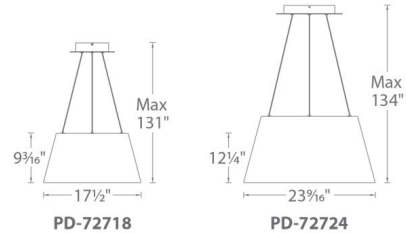

CLICK TO VIEW PRODUCT

Notes: