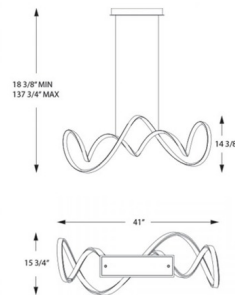

CLICK TO VIEW PRODUCT

Notes: