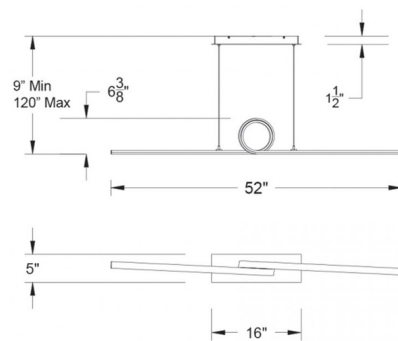

CLICK TO VIEW PRODUCT

Notes: