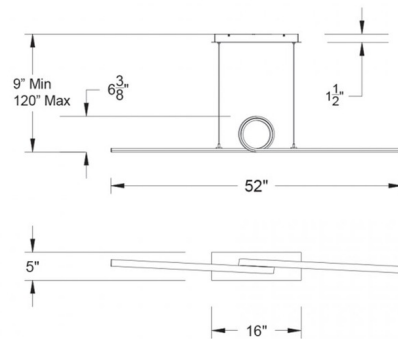

CLICK TO VIEW PRODUCT

Notes: