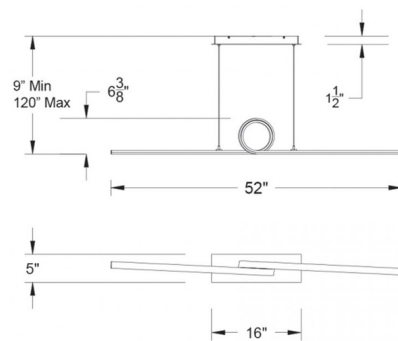

### Description

The Loophole Linear Suspension features an elegant center loop projecting in 360-degrees for ambient and task light. Available with a Black or Brushed Aluminum finish. Sloped ceiling compatible.

### Specifications

COLOR . . . . . N/A  
BODY FINISH . . . . . Black  
WATTAGE . . . . . 42W  
DIMMER . . . . . Low Voltage Electronic  
DIMENSIONS . . . . . 120"L x 52"W x 6.38"H x 5"D  
INTEGRATED LED MODULE . . . . . 1 x LED/42W/120-277V LED  
COUNTRY OF ORIGIN . . . . . China