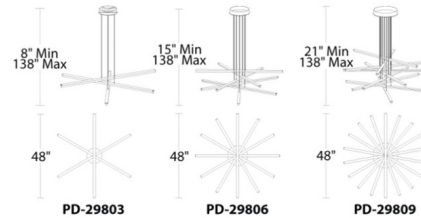

Description

The Stack Chandelier is designed to your tastes - simply adjust the hanging height and slope of any stem exactly how you want to express your artistry. Thin powered suspension wires ensure a clean look no matter how you hang it. Available in Black or Brushed Aluminum with three, six, or nine arms. Sloped ceiling adaptable.

Shown in black / white

Specifications

COLOR White
BODY FINISH Black
WATTAGE 42W
DIMMER Low Voltage Electronic
DIMENSIONS 138"L x 48"W x 8"H
INTEGRATED LED MODULE 1 x LED/42W/120-277V LED
COUNTRY OF ORIGIN China

Technical Information

LAMP LIFE 50000 hours
COLOR RENDERING 90 CRI
LAMP COLOR 3000K
LUMENS/WATT 44.05
LUMINOUS FLUX 1850 lumens

CLICK TO VIEW PRODUCT

Notes: