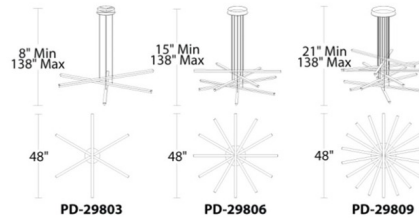

Description

The Stack Chandelier is designed to your tastes - simply adjust the hanging height and slope of any stem exactly how you want to express your artistry. Thin powered suspension wires ensure a clean look no matter how you hang it. Available in Black or Brushed Aluminum with three, six, or nine arms. Sloped ceiling adaptable.

Specifications

COLOR White
BODY FINISH Black
WATTAGE 42W
DIMMER Low Voltage Electronic
DIMENSIONS 138"L x 48"W x 8"H
INTEGRATED LED MODULE 1 x LED/42W/120-277V LED
COUNTRY OF ORIGIN China

Technical Information

LAMP LIFE 50000 hours
COLOR RENDERING 90 CRI
LAMP COLOR 3000K
LUMENS/WATT 44.05
LUMINOUS FLUX 1850 lumens

Notes:

Shown in black / white

CLICK TO VIEW PRODUCT