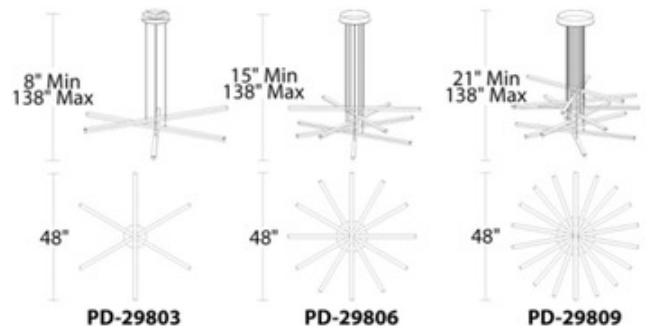

**BRAND**

WAC Lighting

**DESCRIPTION**

The Stack Chandelier is designed to your tastes - simply adjust the hanging height and slope of any stem exactly how you want to express your artistry. Thin powered suspension wires ensure a clean look no matter how you hang it. Available in Black or Brushed Aluminum with three, six, or nine arms. Sloped ceiling adaptable.

*Shown in: Black / White*

<b>SHADE COLOR</b>	White
<b>BODY FINISH</b>	Black
<b>LAMP</b>	1 x LED/42W/120V LED
<b>WATTAGE</b>	42W
<b>DIMMER</b>	Low Voltage Electronic
<b>DIMENSIONS</b>	138"L x 48"W x 8"H

*Technical Information*

<b>LUMINOUS FLUX</b>	1850 lumens
<b>LUMENS/WATT</b>	44.05
<b>LAMP COLOR</b>	3000 K
<b>COLOR RENDERING</b>	90 CRI

**PRODUCT NUMBER** WAC615603

COMPANY	PROJECT	FIXTURE TYPE	APPROVED BY	DATE