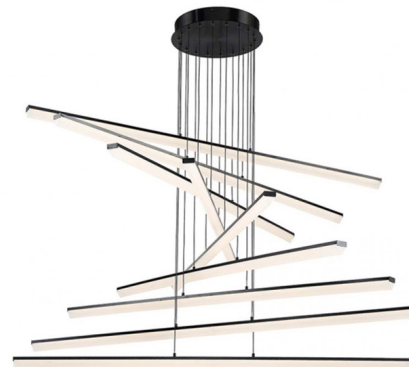

Lightology

lightology.com
866-954-4489
07-15-25

Project: _____
 Company: _____
 Location: _____ Fixture Type: _____
 SPEC #: **WAC615607**
 Approved On: _____ Approved By: _____

Stack Chandelier By WAC Lighting

Description

The Stack Chandelier is designed to your tastes - simply adjust the hanging height and slope of any stem exactly how you want to express your artistry. Thin powered suspension wires ensure a clean look no matter how you hang it. Available in Black or Brushed Aluminum with three, six, or nine arms. Sloped ceiling adaptable.

Shown in black / white

Specifications

COLOR	White
BODY FINISH	Black
WATTAGE	126W
DIMMER	Low Voltage Electronic
DIMENSIONS	138"L x 48"W x 21"H
INTEGRATED LED MODULE	1 x LED/126W/120-277V LED
COUNTRY OF ORIGIN	China

Technical Information

LAMP LIFE	50000 hours
COLOR RENDERING	90 CRI
LAMP COLOR	3000K
LUMENS/WATT	44.00
LUMINOUS FLUX	5544 lumens

CLICK TO VIEW PRODUCT

Notes: