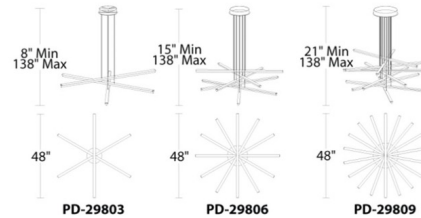

Description

The Stack Chandelier is designed to your tastes - simply adjust the hanging height and slope of any stem exactly how you want to express your artistry. Thin powered suspension wires ensure a clean look no matter how you hang it. Available in Black or Brushed Aluminum with three, six, or nine arms. Sloped ceiling adaptable.

Shown in black / white

Specifications

COLOR	White
BODY FINISH	Black
WATTAGE	126W
DIMMER	Low Voltage Electronic
DIMENSIONS	138"L x 48"W x 21"H
INTEGRATED LED MODULE	1 x LED/126W/120-277V LED
COUNTRY OF ORIGIN	China

Technical Information

LAMP LIFE	50000 hours
COLOR RENDERING	90 CRI
LAMP COLOR	3000K
LUMENS/WATT	44.00
LUMINOUS FLUX	5544 lumens

CLICK TO VIEW PRODUCT

Notes: