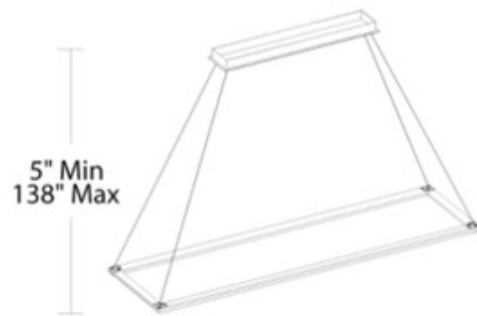

PD-29858

COMPANY	PROJECT	FIXTURE TYPE	APPROVED BY	DATE