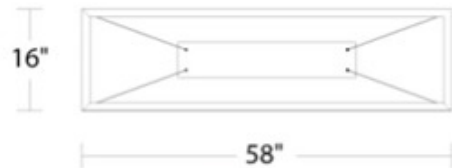

PD-29858

COMPANY	PROJECT	FIXTURE TYPE	APPROVED BY	DATE