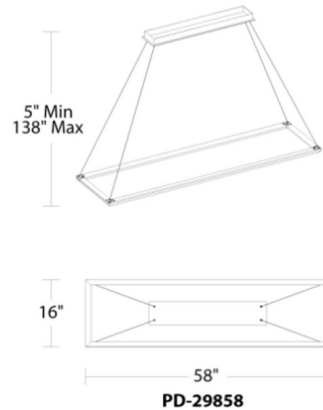

Shown in black / white