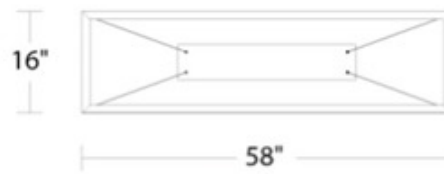

PD-29858

COMPANY	PROJECT	FIXTURE TYPE	APPROVED BY	DATE