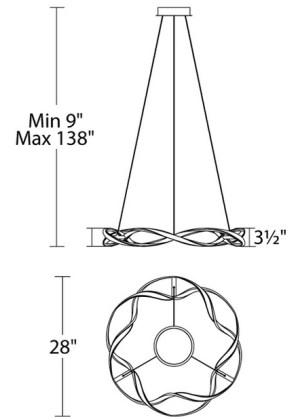

Shown in chrome / white