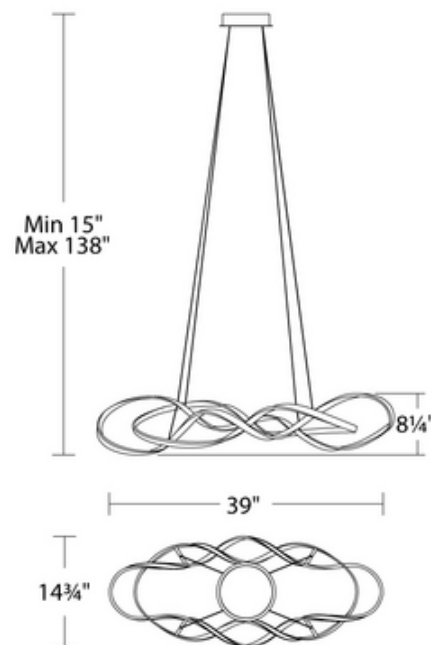

BRAND

WAC Lighting

DESCRIPTION

Interlace Oval Pendant is composed of waving bands of light that weave playfully in and out of this modern design masterpiece. A continuous construction, a flexible diffuser, and powered aircraft cable suspension complete an overall clean, seamless look. Dimmable with ELV (100% to 10%) and 0-10V (100% to 5%) dimmers.

Shown in: Chrome / White

SHADE COLOR	White
BODY FINISH	Chrome
WATTAGE	57W
DIMMER	Low Voltage Electronic
DIMENSIONS	39"W x 8.25"H x 14.75"D
INTEGRATED LED MODULE	
LAMP	1 x LED/57W/120-277V LED

Technical Information

LUMINOUS FLUX	3302 lumens
LUMENS/WATT	57.93
LAMP COLOR	3000K
COLOR RENDERING	90 CRI

SPEC # WAC615613

COMPANY

PROJECT

FIXTURE TYPE

APPROVED BY

DATE