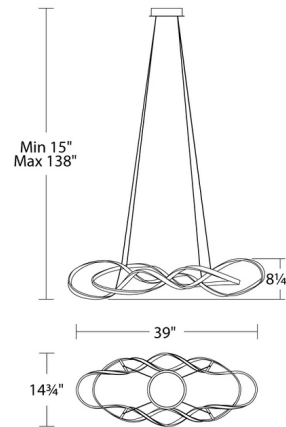

Description

Interlace Oval Pendant is composed of waving bands of light that weave playfully in and out of this modern design masterpiece. A continuous construction, a flexible diffuser, and powered aircraft cable suspension complete an overall clean, seamless look. Dimmable with ELV (100% to 10%) and 0-10V (100% to 5%) dimmers.

Specifications

COLOR	White
BODY FINISH	Chrome
WATTAGE	57W
DIMMER	Low Voltage Electronic
DIMENSIONS	39"W x 8.25"H x 14.75"D
INTEGRATED LED MODULE	1 x LED/57W/120-277V LED
COUNTRY OF ORIGIN	China

Technical Information

LAMP LIFE	50000 hours
COLOR RENDERING	90 CRI
LAMP COLOR	3000K
LUMENS/WATT	57.93
LUMINOUS FLUX	3302 lumens

Shown in chrome / white

CLICK TO VIEW PRODUCT

Notes: