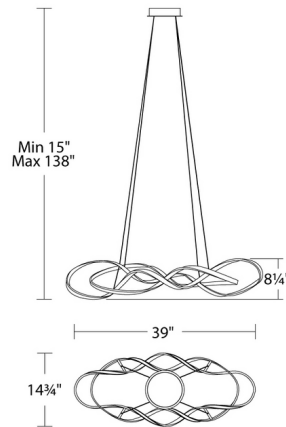

Shown in chrome / white