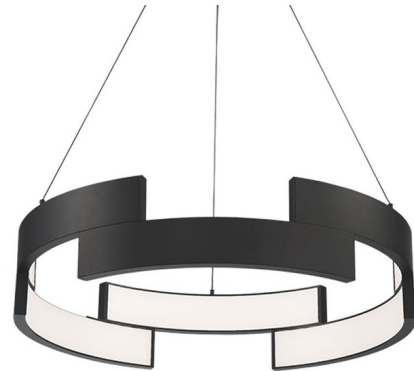

Lightology

lightology.com
866-954-4489
07-06-26

Project: _____

Company: _____

Location: _____ Fixture Type: _____

SPEC #: **WAC615625**

Approved On: _____ Approved By: _____

Trap Pendant By WAC Lighting

Description

Futuristic design meets top-tier technology in the artful Trap Pendant, where cutting-edge LED light radiates inside terraced bands finished in Black. Can be mounted on a sloped ceiling.

Shown in black / white

Specifications

COLOR	White
BODY FINISH	Black
WATTAGE	65W
DIMMER	Low Voltage Electronic
DIMENSIONS	146"L x 27"W x 6"H
INTEGRATED LED MODULE	1 x LED/65W/120-277V LED
COUNTRY OF ORIGIN	China

Technical Information

LAMP LIFE	50000 hours
COLOR RENDERING	90 CRI
LAMP COLOR	3000K
LUMENS/WATT	55.00
LUMINOUS FLUX	3575 lumens

CLICK TO VIEW PRODUCT

Notes: