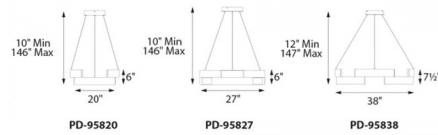

Specifications

COLOR	White
BODY FINISH	Black
WATTAGE	65W
DIMMER	Low Voltage Electronic
DIMENSIONS	146"L x 27"W x 6"H
INTEGRATED LED MODULE	1 x LED/65W/120-277V LED
COUNTRY OF ORIGIN	China

Technical Information