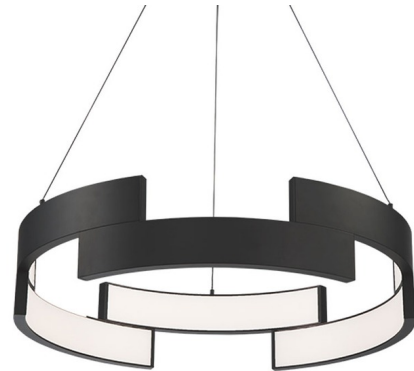

Lightology

lightology.com
866-954-4489
05-18-26

Project: _____
 Company: _____
 Location: _____ Fixture Type: _____
 SPEC #: **WAC615628**
 Approved On: _____ Approved By: _____

Trap Pendant By WAC Lighting

Description

Futuristic design meets top-tier technology in the artful Trap Pendant, where cutting-edge LED light radiates inside terraced bands finished in Black. Can be mounted on a sloped ceiling.

Shown in black / white

Specifications

COLOR	White
BODY FINISH	Black
WATTAGE	79W
DIMMER	Low Voltage Electronic
DIMENSIONS	147"L x 38"W x 7.5"H
INTEGRATED LED MODULE	1 x LED/79W/120-277V LED
COUNTRY OF ORIGIN	China

Technical Information

LAMP LIFE	50000 hours
COLOR RENDERING	90 CRI
LAMP COLOR	3000K
LUMENS/WATT	57.71
LUMINOUS FLUX	4559 lumens

CLICK TO VIEW PRODUCT

Notes: