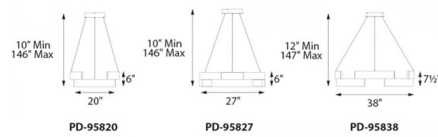

Specifications

COLOR	White
BODY FINISH	Black
WATTAGE	79W
DIMMER	Low Voltage Electronic
DIMENSIONS	147"L x 38"W x 7.5"H
INTEGRATED LED MODULE	1 x LED/79W/120-277V LED
COUNTRY OF ORIGIN	China

Technical Information