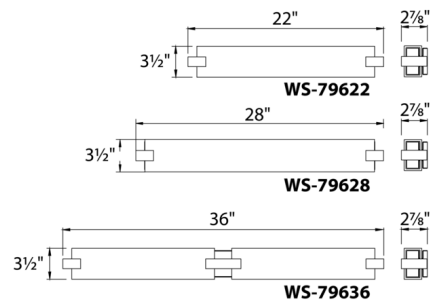

### Description

The Bliss Bathroom Vanity Light features aluminum hardware complemented by a white mitered glass diffuser with silkscreen exterior. Features color-select technology which allows user to select between 2700K, 3000K and 3500K color temperature options. Order pre-set color temperature and adjust in field. Can be mounted on ceiling or wall in all orientations. ELV dimming. Note: Trimless spackle cover available for 4 inch square junction box recessed in drywall thicknesses of 1/2 inch, 5/8 inch, 1 inch, and 1-1/4 inch; accessory (CP-TL-WT) can be ordered separately. Conversion plate for 4 inch junction box included.

### Specifications

COLOR . . . . . White  
 BODY FINISH . . . . . Polished Nickel  
 WATTAGE . . . . . 31W  
 DIMMER . . . . . Low Voltage Electronic  
 DIMENSIONS . . . . . 22"W x 3.5"H x 2.88"D  
 INTEGRATED LED MODULE . . . . . 1 x LED/31W/120V LED

### Technical Information

LAMP LIFE . . . . . 50000 hours  
 COLOR RENDERING . . . . . 90 CRI  
 LAMP COLOR . . . . . 3500K  
 LUMENS/WATT . . . . . 48.39  
 LUMINOUS FLUX . . . . . 1500 lumens

Shown in polished nickel / white