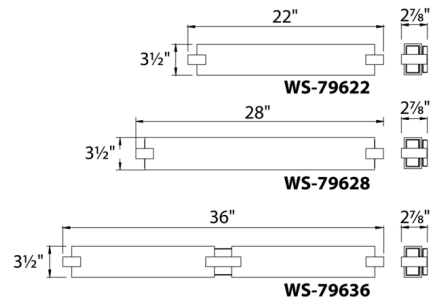

CLICK TO VIEW PRODUCT

Notes: