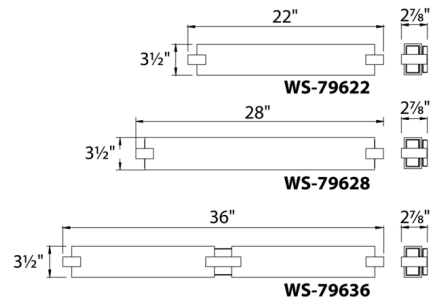

### Description

The Bliss Bathroom Vanity Light features aluminum hardware complemented by a white mitered glass diffuser with silkscreen exterior. Features color-select technology which allows user to select between 2700K, 3000K and 3500K color temperature options. Order pre-set color temperature and adjust in field. Can be mounted on ceiling or wall in all orientations. ELV dimming. Note: Trimless spackle cover available for 4 inch square junction box recessed in drywall thicknesses of 1/2 inch, 5/8 inch, 1 inch, and 1-1/4 inch; accessory (CP-TL-WT) can be ordered separately. Conversion plate for 4 inch junction box included.

### Specifications

COLOR . . . . . White  
 BODY FINISH . . . . . Polished Nickel  
 WATTAGE . . . . . 47W  
 DIMMER . . . . . Low Voltage Electronic  
 DIMENSIONS . . . . . 36"W x 3.5"H x 2.88"D  
 INTEGRATED LED MODULE . . . . . 1 x LED/47W/120V LED

### Technical Information

LAMP LIFE . . . . . 50000 hours  
 COLOR RENDERING . . . . . 90 CRI  
 LAMP COLOR . . . . . CCT Select  
 LUMENS/WATT . . . . . 59.57  
 LUMINOUS FLUX . . . . . 2800 lumens

Shown in polished nickel / white