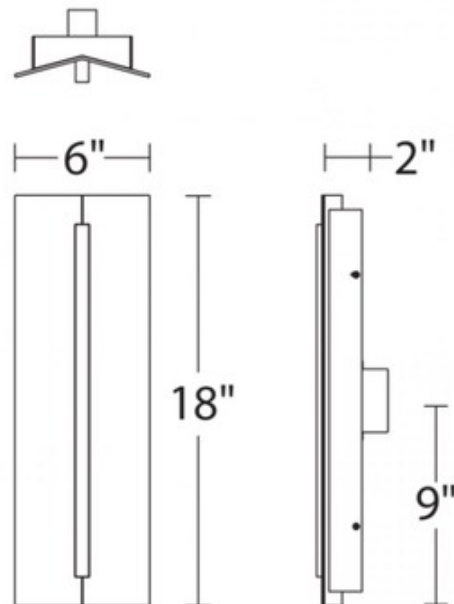

**BRAND**

WAC Lighting

**DESCRIPTION**

The Wedge Bathroom Vanity Light features a thin illuminated blade bisecting a bent aluminum plate, suggesting kinetic energy and symmetry at the point of light. A clean, geometric design, Wedge works horizontally, vertically, or in a patterned display. Available in Brushed Aluminum.

*Shown in: Brushed Aluminum / White*

<b>SHADE COLOR</b>	White
<b>BODY FINISH</b>	Brushed Aluminum
<b>LAMP</b>	1 x LED/9W/120V LED
<b>WATTAGE</b>	9W
<b>DIMMER</b>	Low Voltage Electronic
<b>DIMENSIONS</b>	18"W x 6"H x 2"D

*Technical Information*

<b>LUMINOUS FLUX</b>	417 lumens
<b>LUMENS/WATT</b>	46.33
<b>LAMP COLOR</b>	3000 K
<b>COLOR RENDERING</b>	90 CRI

<b>PRODUCT NUMBER</b>	WAC615679
-----------------------	-----------