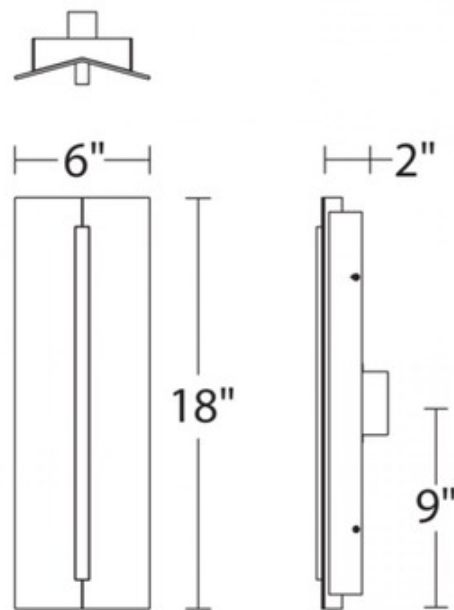

Technical Information

LUMINOUS FLUX	417 lumens
LUMENS/WATT	46.33
LAMP COLOR	3000K
COLOR RENDERING	90 CRI

SPEC # WAC615679