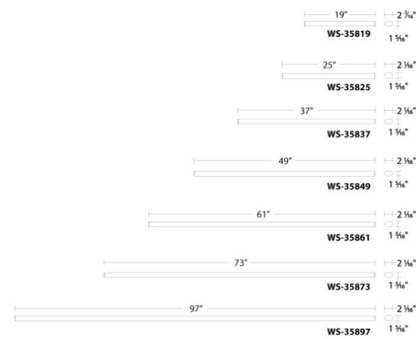

Description

The Slim Nightstick Bathroom Vanity Light is a slender bar of light available in a variety of lengths from very short (1.5 feet) to very long (over 8 feet) gives you multiple mounting options for a clean and consistent lighting scheme no matter the size of your environment. Available in White or Brushed Aluminum. Decorative plate to cover up to a standard 4 inch junction box is included. Can be mounted vertically, horizontally, at an angle, or on ceiling.

Shown in white / white

Specifications

COLOR	White
BODY FINISH	White
WATTAGE	17W
DIMMER	Low Voltage Electronic
DIMENSIONS	19.06"W x 1.31"H x 2.06"D
INTEGRATED LED MODULE	1 x LED/17W/120V LED
COUNTRY OF ORIGIN	China

Technical Information

LAMP LIFE	54000 hours
COLOR RENDERING	90 CRI
LAMP COLOR	3000K
LUMENS/WATT	56.29
LUMINOUS FLUX	957 lumens

CLICK TO VIEW PRODUCT

Notes: