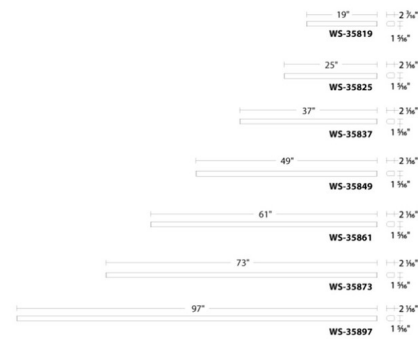

### Description

The Slim Nightstick Bathroom Vanity Light is a slender bar of light available in a variety of lengths from very short (1.5 feet) to very long (over 8 feet) gives you multiple mounting options for a clean and consistent lighting scheme no matter the size of your environment. Available in White or Brushed Aluminum. Decorative plate to cover up to a standard 4 inch junction box is included. Can be mounted vertically, horizontally, at an angle, or on ceiling.

### Specifications

COLOR . . . . . White  
 BODY FINISH . . . . . White  
 WATTAGE . . . . . 17W  
 DIMMER . . . . . Low Voltage Electronic  
 DIMENSIONS . . . . . 19.06"W x 1.31"H x 2.06"D  
 INTEGRATED LED MODULE . . . . . 1 x LED/17W/120V LED  
 COUNTRY OF ORIGIN . . . . . China

### Technical Information

LAMP LIFE . . . . . 54000 hours  
 COLOR RENDERING . . . . . 90 CRI  
 LAMP COLOR . . . . . 3000K  
 LUMENS/WATT . . . . . 56.29  
 LUMINOUS FLUX . . . . . 957 lumens

CLICK TO VIEW PRODUCT