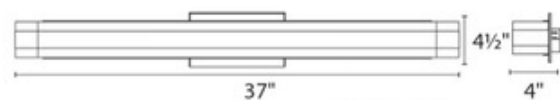

WS-53837

COMPANY	PROJECT	FIXTURE TYPE	APPROVED BY	DATE