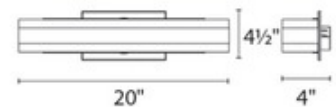

BRAND

WAC Lighting

DESCRIPTION

Endure Bathroom Vanity Light features a continuous band of even light wrapping around a finely crafted aluminum structure which is hollow in the center. Available in three sizes. Can be mounted vertically or horizontally.

Shown in: White / White

SHADE COLOR	White
BODY FINISH	White
LAMP	1 x LED/20W/120V LED
WATTAGE	20W
DIMMER	Low Voltage Electronic
DIMENSIONS	20"W x 4.5"H x 4"D

Technical Information

LUMINOUS FLUX	703 lumens
LUMENS/WATT	35.15
LAMP COLOR	3000 K
COLOR RENDERING	90 CRI

ITEM NUMBER WAC615699

WS-53820

COMPANY	PROJECT	FIXTURE TYPE	APPROVED BY	DATE