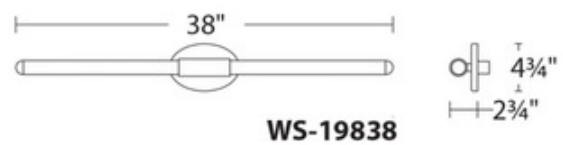

COMPANY	PROJECT	FIXTURE TYPE	APPROVED BY	DATE