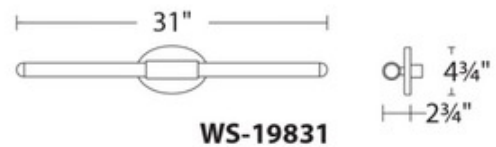

COMPANY	PROJECT	FIXTURE TYPE	APPROVED BY	DATE