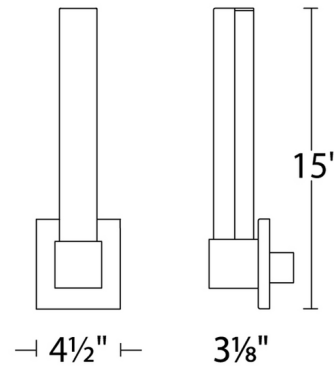

Description

The Esprit Wall Light has a slim geometric profile that delivers wide illumination with high-performance LED modules positioned closer to the diffuser, perfect for fine bathrooms at luxury homes, hotels, restaurants and office buildings. Available with an Etched acrylic diffuser and Brushed Nickel or Chrome finish. TRIAC/ELV/0-10V dimming.

Specifications

COLOR White
BODY FINISH Brushed Nickel
WATTAGE 11W
DIMMER Low Voltage Electronic
DIMENSIONS 4.5"W x 15"H x 3.125"D
INTEGRATED LED MODULE 1 x LED/11W/120-277V LED
COUNTRY OF ORIGIN China

Technical Information

LAMP LIFE 36000 hours
COLOR RENDERING 90 CRI
LAMP COLOR 3000K
LUMENS/WATT 70.73
LUMINOUS FLUX 778 lumens

Shown in brushed nickel / white

CLICK TO VIEW PRODUCT

Notes: