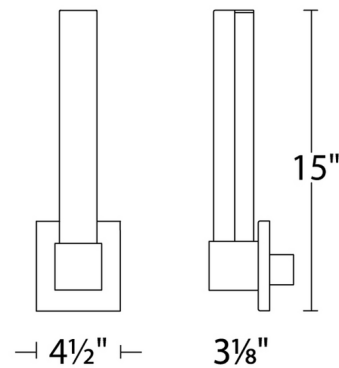

Description

The Esprit Wall Light has a slim geometric profile that delivers wide illumination with high-performance LED modules positioned closer to the diffuser, perfect for fine bathrooms at luxury homes, hotels, restaurants and office buildings. Available with an Etched acrylic diffuser and Brushed Nickel or Chrome finish. TRIAC/ELV/0-10V dimming.

Specifications

COLOR White
BODY FINISH Brushed Nickel
WATTAGE 11W
DIMMER Low Voltage Electronic
DIMENSIONS 4.5"W x 15"H x 3.125"D
INTEGRATED LED MODULE 1 x LED/11W/120-277V LED
COUNTRY OF ORIGIN China

Technical Information

LAMP LIFE 36000 hours
COLOR RENDERING 90 CRI
LAMP COLOR 3000K
LUMENS/WATT 70.73
LUMINOUS FLUX 778 lumens

Shown in brushed nickel / white

CLICK TO VIEW PRODUCT

Notes: