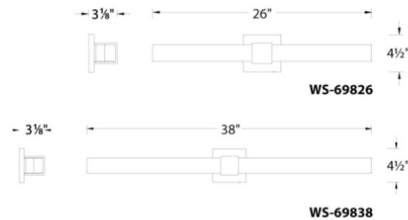

Specifications

COLOR White
 BODY FINISH Brushed Nickel
 WATTAGE 20W
 DIMMER Low Voltage Electronic
 DIMENSIONS 26"W x 4.5"H x 3.13"D
 INTEGRATED LED MODULE 1 x LED/20W/120-277V LED
 COUNTRY OF ORIGIN China

Technical Information

LAMP LIFE 36000 hours
 COLOR RENDERING 90 CRI
 LAMP COLOR 3000K
 LUMENS/WATT 62.05
 LUMINOUS FLUX 1241 lumens

Shown in brushed nickel / white

CLICK TO VIEW PRODUCT

Notes: