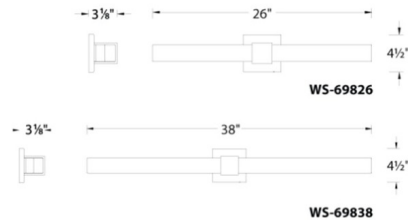

### Specifications

COLOR . . . . . White  
BODY FINISH . . . . . Brushed Nickel  
WATTAGE . . . . . 20W  
DIMMER . . . . . Low Voltage Electronic  
DIMENSIONS . . . . . 26"W x 4.5"H x 3.13"D  
INTEGRATED LED MODULE . . . . . 1 x LED/20W/120-277V LED  
COUNTRY OF ORIGIN . . . . . China

### Technical Information

LAMP LIFE . . . . . 36000 hours  
COLOR RENDERING . . . . . 90 CRI  
LAMP COLOR . . . . . 3000K  
LUMENS/WATT . . . . . 62.05  
LUMINOUS FLUX . . . . . 1241 lumens

Shown in brushed nickel / white