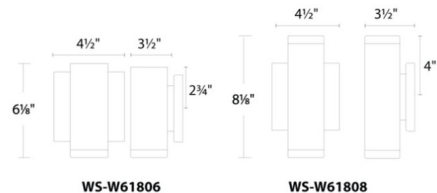

### Description

Block Outdoor Wall Light boasts a clean, effortless design with eye-catching die-cast glass accents and weather-resistant finishes in Aluminum, Bronze, or Black. Available in two sizes. 6 inch version may be installed as an up or down light. 8 inch version provides both up and down light. ADA compliant. Title 24 compliant. JA8-2016 compliant. Wet location rated. ETL listed.

### Specifications

COLOR	Clear
BODY FINISH	Brushed Aluminum
WATTAGE	9W
DIMMER	Low Voltage Electronic
DIMENSIONS	4.5"W x 6.125"H x 3.5"D
INTEGRATED LED MODULE	1 x LED/9W/120-277V LED
COUNTRY OF ORIGIN	China

### Technical Information

LAMP LIFE	50000 hours
COLOR RENDERING	90 CRI
LAMP COLOR	3000K
LUMENS/WATT	60.00
LUMINOUS FLUX	540 lumens

CLICK TO VIEW PRODUCT

Notes: