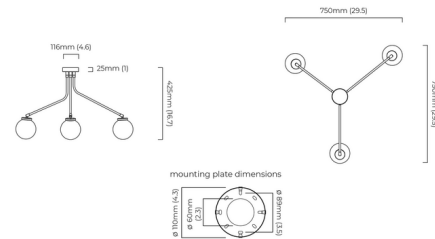

### Description

The Array Mini Opal Semi Pendant draws inspiration from 1960's era Italian design, featuring a familiar, yet distinctly modern form with rotating arms and hand-blown Opal glass shades allowing the fixture to be positioned to suit your individual desires. Available in hand waxed Bronze with Satin Brass or Bronze accents. CE and cUL listed. Made in England. Note: The minimum overall drop length from the ceiling to the bottom of the fixture is 16.7 inches. Exact overall drop length is specified to order and not field adjustable.

### Specifications

COLOR	Satin Brass
BODY FINISH	Bronze
WATTAGE	75W
DIMMER	Low Voltage Electronic
DIMENSIONS	29.52"W x 16.73"H x 29.52"D
BULB NOT INCLUDED	3 x JCD/G9/25W/120V Halogen
OTHER BULB OPTIONS	3 x JCD/G9/120V LED
COUNTRY OF ORIGIN	United Kingdom

### Technical Information

PRODUCT DIMENSIONS	Canopy: 4.6" diameter
--------------------	-----------------------

CLICK TO VIEW PRODUCT

Notes: