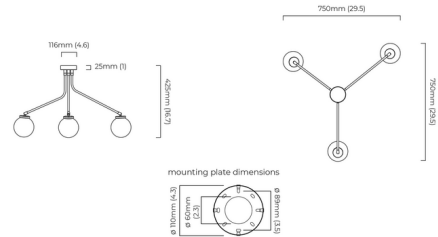

### Description

The Array Mini Opal Semi Pendant draws inspiration from 1960's era Italian design, featuring a familiar, yet distinctly modern form with rotating arms and hand-blown Opal glass shades allowing the fixture to be positioned to suit your individual desires. Available in hand waxed Bronze with Satin Brass or Bronze accents. CE and cUL listed. Made in England. Note: The minimum overall drop length from the ceiling to the bottom of the fixture is 16.7 inches. Exact overall drop length is specified to order and not field adjustable.

### Specifications

COLOR	Satin Brass
BODY FINISH	Bronze
WATTAGE	75W
DIMMER	Low Voltage Electronic
DIMENSIONS	29.52"W x 16.73"H x 29.52"D
BULB NOT INCLUDED	3 x JCD/G9/25W/120V Halogen
OTHER BULB OPTIONS	3 x JCD/G9/120V LED
COUNTRY OF ORIGIN	United Kingdom

### Technical Information

PRODUCT DIMENSIONS	Canopy: 4.6" diameter
--------------------	-----------------------

CLICK TO VIEW PRODUCT

Notes: