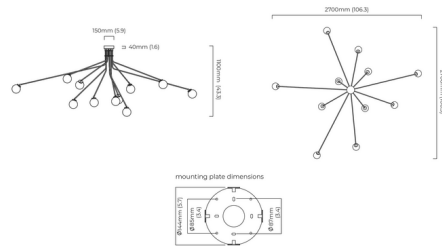

### Description

The Array Large Opal Pendant draws inspiration from 1960's era Italian design, featuring a familiar, yet distinctly modern form with rotating arms and hand-blown Opal glass shades allowing the fixture to be positioned to suit your individual desires. Available in hand waxed Bronze with Satin Brass or Bronze accents. CE and cUL listed. Made in England. Note: The minimum overall drop length from the ceiling to the bottom of the fixture is 43.3 inches. Exact overall drop length is specified to order and not field adjustable.

### Specifications

|                    |                              |
|--------------------|------------------------------|
| COLOR              | Satin Brass                  |
| BODY FINISH        | Bronze                       |
| WATTAGE            | 275W                         |
| DIMMER             | Low Voltage Electronic       |
| DIMENSIONS         | 106.3"W x 43.3"H x 106.3"D   |
| BULB NOT INCLUDED  | 11 x JCD/G9/25W/120V Halogen |
| OTHER BULB OPTIONS | 11 x JCD/G9/120V LED         |
| COUNTRY OF ORIGIN  | United Kingdom               |

### Technical Information

|                    |                       |
|--------------------|-----------------------|
| PRODUCT DIMENSIONS | Canopy: 5.9" diameter |
|--------------------|-----------------------|