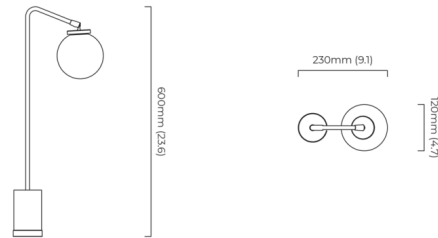

By CTO Lighting

Description

The Array Opal Table Lamp draws inspiration from 1960's era Italian design, featuring a familiar, yet distinctly modern form with a slender body set into a cylindrical base with two hand blown Opal glass diffusers. Available finished in Bronze with Satin Brass or Bronze accents. Inline dimmer switch on cord. CE and cUL listed. Made in England.

Shown in satin brass / opal

Specifications

COLOR Opal
BODY FINISH Satin Brass
WATTAGE 25W
DIMMER Included
DIMENSIONS 9.05"W x 23.62"H x 4.7"D
BULB NOT INCLUDED 1 x JCD/G9/25W/120V Halogen
OTHER BULB OPTIONS 1 x JCD/G9/120V LED
COUNTRY OF ORIGIN United Kingdom

Technical Information

PRODUCT DIMENSIONS Cord: 78.7"

CLICK TO VIEW PRODUCT

Notes: