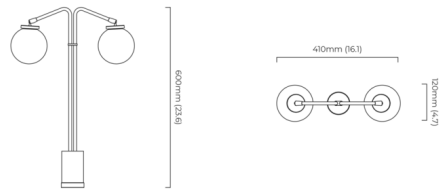

Description

The Array Twin Opal Table Lamp draws inspiration from 1960's era Italian design, featuring a familiar, yet distinctly modern form with a slender body finished in hand waxed Bronze set into a cylindrical Satin Brass or Bronze base with two hand blown Opal glass diffusers. Inline dimmer switch on cord. CE and cUL listed. Made in England.

Shown in satin brass / opal

Specifications

COLOR	Opal
BODY FINISH	Satin Brass
WATTAGE	50W
DIMMER	Included
DIMENSIONS	16.14"W x 23.62"H x 4.7"D
BULB NOT INCLUDED	2 x JCD/G9/25W/120V Halogen
OTHER BULB OPTIONS	2 x JCD/G9/120V LED
COUNTRY OF ORIGIN	United Kingdom